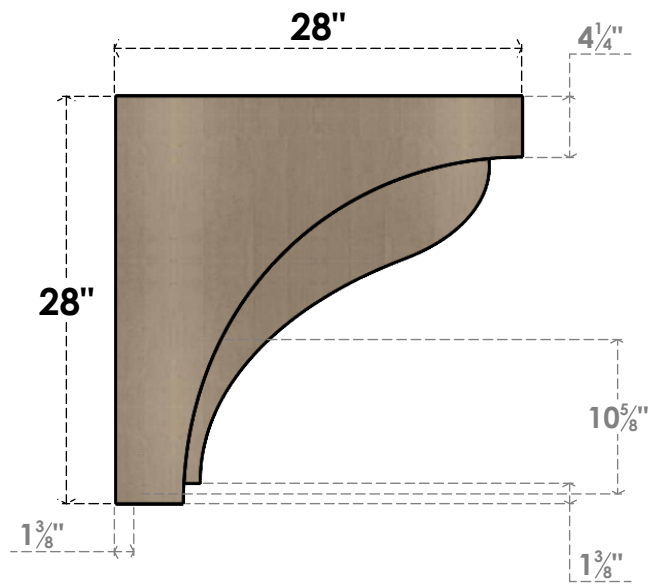

ITEM NUMBER: CORU07X28X28HELRCPR

7"W X 28"D X 28"H SERIES 1 THIN HELENA ROUGH CEDAR TIMBERTHANE FAUX WOOD CORBEL, PRIMED

SIDE PROFILE

FRONT PROFILE

ISOMETRIC

EKENA MILLWORK
2300 WEST MAIN ST.
CLARKSVILLE, TX 75426
TOLL FREE: 866-607-0453
WWW.EKENAMILLWORK.COM

NOTES

1. INSTALLATION TO BE COMPLETED IN ACCORDANCE WITH MANUFACTURER'S SPECIFICATIONS.
2. DRAWING MAY NOT BE TO SCALE
3. THIS DRAWING IS INTENDED FOR DESIGN AND PLANNING PURPOSES ONLY.
4. ALL INFORMATION CONTAINED HEREIN WAS CURRENT AT THE TIME OF DEVELOPMENT BUT MUST BE REVIEWED AND APPROVED BY THE PRODUCT MANUFACTURER TO BE CONSIDERED ACCURATE.
5. TIMBERTHANE ARCHITECTURAL PRODUCTS ARE MADE FROM HIGH DENSITY URETHANE AND COME FACTORY PRIMED