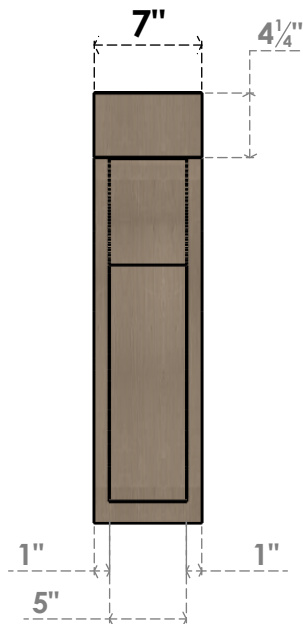

ITEM NUMBER: CORU07X28X28HELRCPR

7"W X 28"D X 28"H SERIES 1 THIN HELENA ROUGH CEDAR TIMBERTHANE FAUX WOOD CORBEL, PRIMED

SIDE PROFILE

FRONT PROFILE

ISOMETRIC

EKENA MILLWORK
2300 WEST MAIN ST.
CLARKSVILLE, TX 75426
TOLL FREE: 866-607-0453
WWW.EKENAMILLWORK.COM

NOTES

1. INSTALLATION TO BE COMPLETED IN ACCORDANCE WITH MANUFACTURER'S SPECIFICATIONS.
2. DRAWING MAY NOT BE TO SCALE
3. THIS DRAWING IS INTENDED FOR DESIGN AND PLANNING PURPOSES ONLY.
4. ALL INFORMATION CONTAINED HEREIN WAS CURRENT AT THE TIME OF DEVELOPMENT BUT MUST BE REVIEWED AND APPROVED BY THE PRODUCT MANUFACTURER TO BE CONSIDERED ACCURATE.
5. TIMBERTHANE ARCHITECTURAL PRODUCTS ARE MADE FROM HIGH DENSITY URETHANE AND COME FACTORY PRIMED