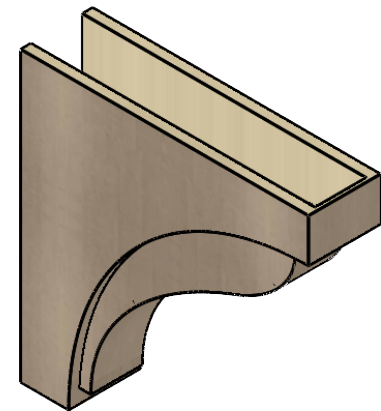

ITEM NUMBER: CORU07X28X28HELRCPR

7"W X 28"D X 28"H SERIES 1 THIN HELENA ROUGH CEDAR TIMBERTHANE FAUX WOOD CORBEL, PRIMED

SIDE PROFILE

FRONT PROFILE

ISOMETRIC

EKENA MILLWORK
2300 WEST MAIN ST.
CLARKSVILLE, TX 75426
TOLL FREE: 866-607-0453
WWW.EKENAMILLWORK.COM

NOTES

1. INSTALLATION TO BE COMPLETED IN ACCORDANCE WITH MANUFACTURER'S SPECIFICATIONS.
2. DRAWING MAY NOT BE TO SCALE
3. THIS DRAWING IS INTENDED FOR DESIGN AND PLANNING PURPOSES ONLY.
4. ALL INFORMATION CONTAINED HEREIN WAS CURRENT AT THE TIME OF DEVELOPMENT BUT MUST BE REVIEWED AND APPROVED BY THE PRODUCT MANUFACTURER TO BE CONSIDERED ACCURATE.
5. TIMBERTHANE ARCHITECTURAL PRODUCTS ARE MADE FROM HIGH DENSITY URETHANE AND COME FACTORY PRIMED